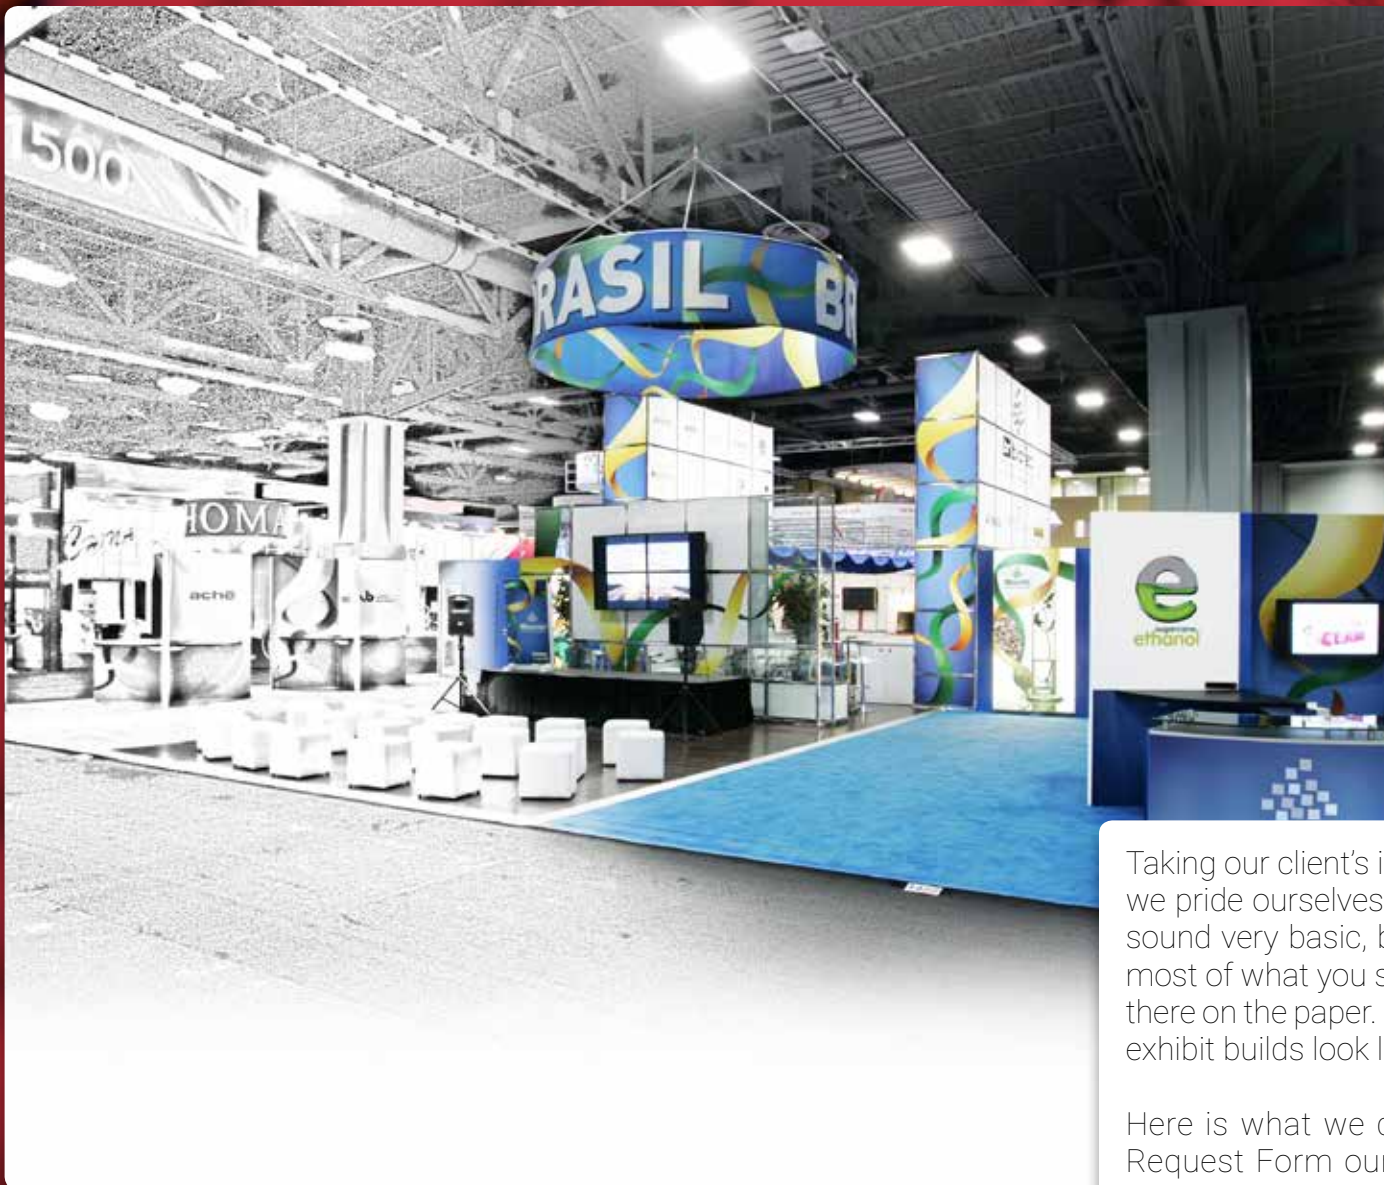

Taking our client's ideas and visions and turning them into reality. At Absolute Exhibits we pride ourselves on building the design that we have sold to our clients. That may sound very basic, but it is not. Look around the world of exhibit house websites and most of what you see are renderings. Beautiful, color renderings of great ideas – right there on the paper. However, did they ever come to completion? And if so, do the actual exhibit builds look like the drawings?

Here is what we do at Absolute Exhibits - using our Rental Briefing and Design Request Form our team of designers begin a project with conceptual drawings. These are reviewed and revised by the client and their account executive. Changes are made prior to a 3-Dimensional set of full color renderings are created in Cinema 4D – a state of the art technology. Once a contract is signed the project moves to our Engineering Department where detailed plans are drawn pre-construction. Finally the exhibit moves to the fabrication department, where it is built and sent to the show for installation and photography.

Pretty simple plan. You dream, we draw, you modify, we manufacture, and then we all move to the show floor to see your imagination come to life.