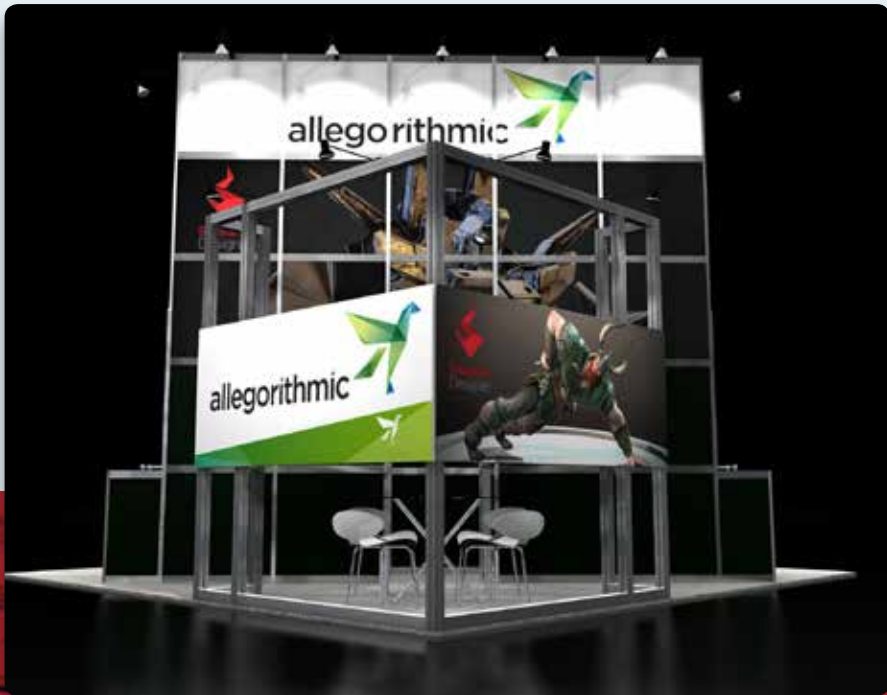

Allegorithmic

Game Developers Conference 2014

20' x 20'